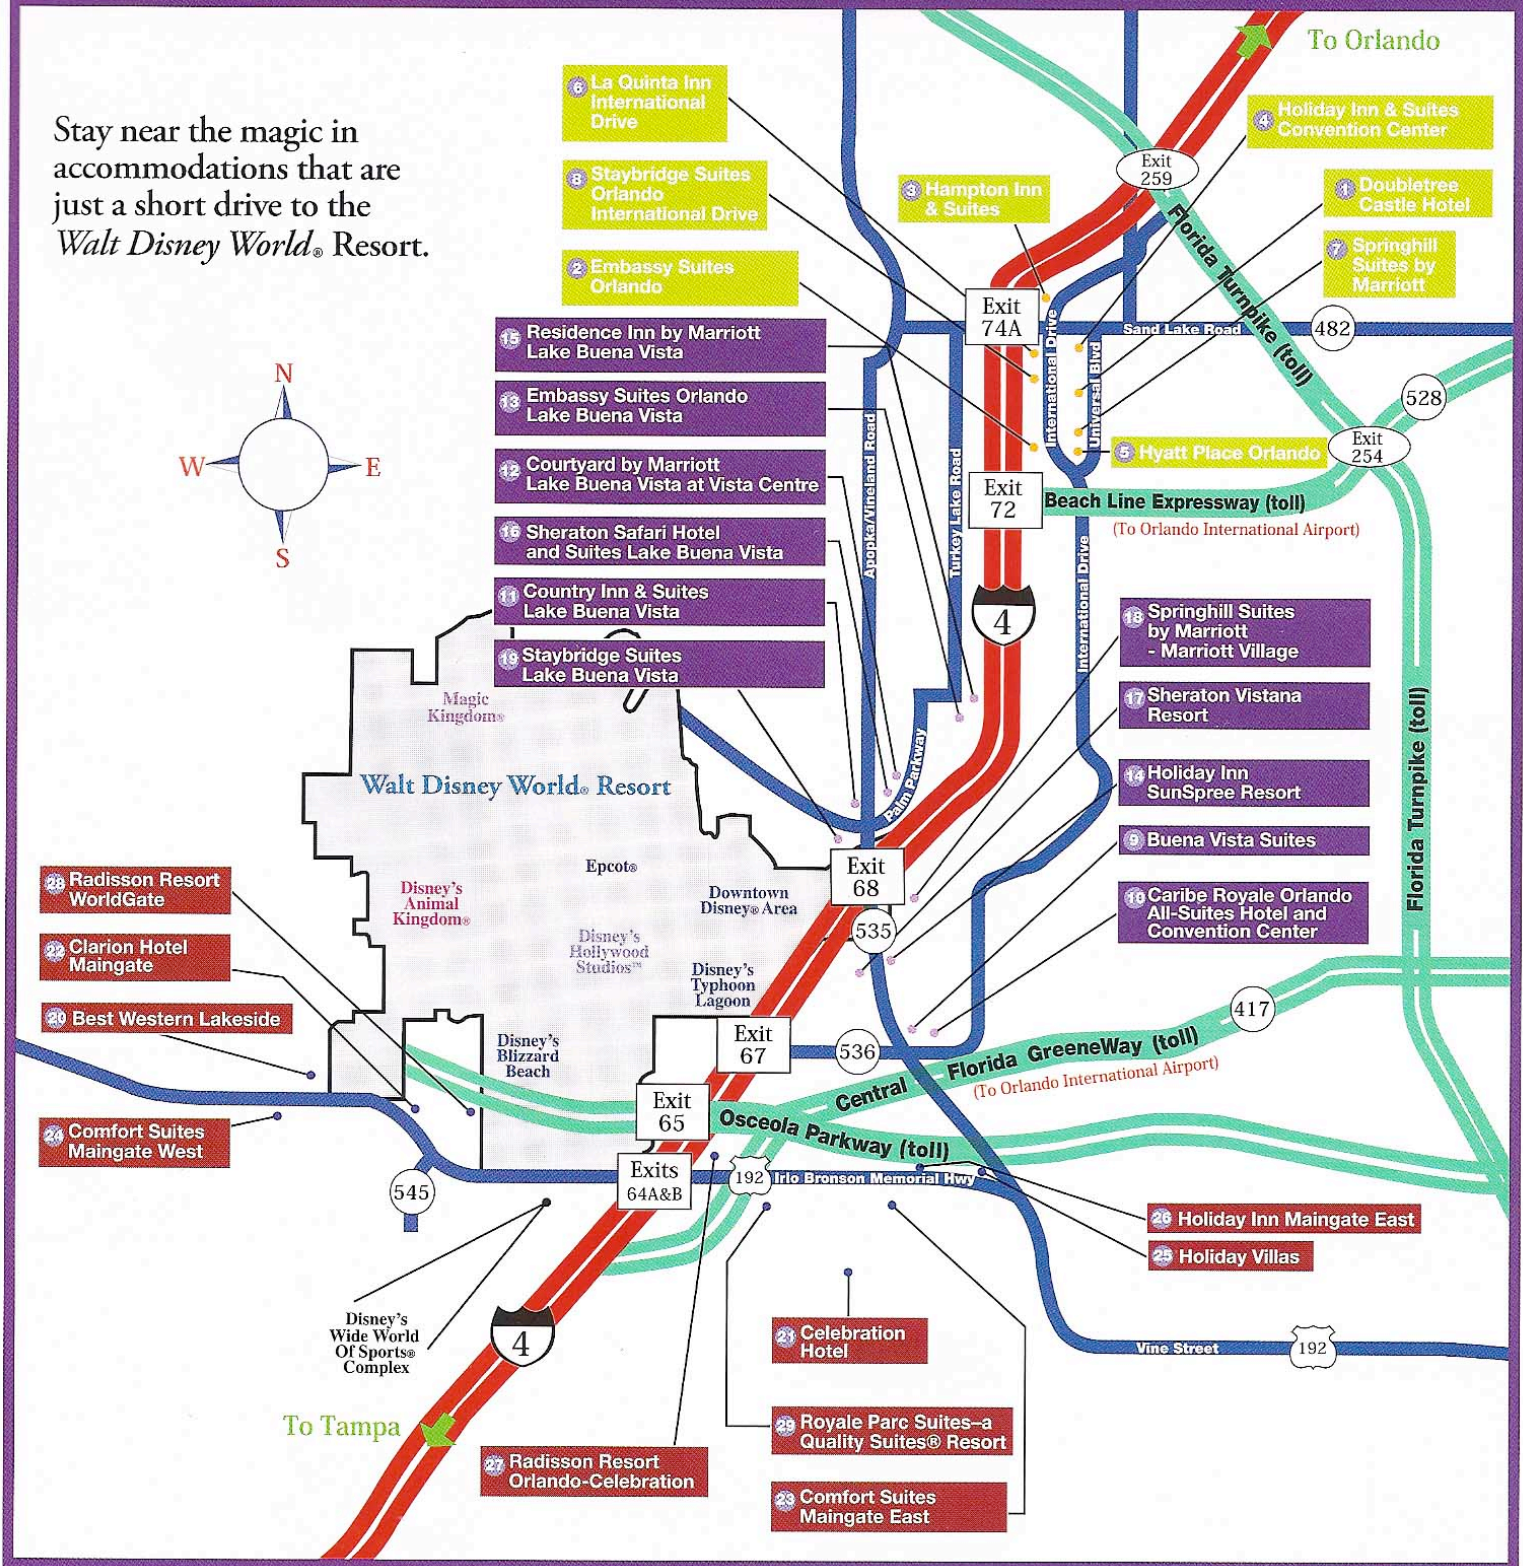

SELECT WALT DISNEY WORLD GOOD NEIGHBOR® HOTELS

Stay near the magic in accommodations that are just a short drive to the Walt Disney World® Resort.

The properties in this brochure represent a selection of participating Walt Disney World Good Neighbor® Hotels, and are color coded as follows:

- International Drive – I-4, exit 74A
- Lake Buena Vista – I-4, exit 68
- Celebration/Kissimmee – I-4, exits 64A & B

TIP: For flexibility to come and go as you please, book an Alamo® Rental Car, the official rental car of Walt Disney World Resort. See page 46.